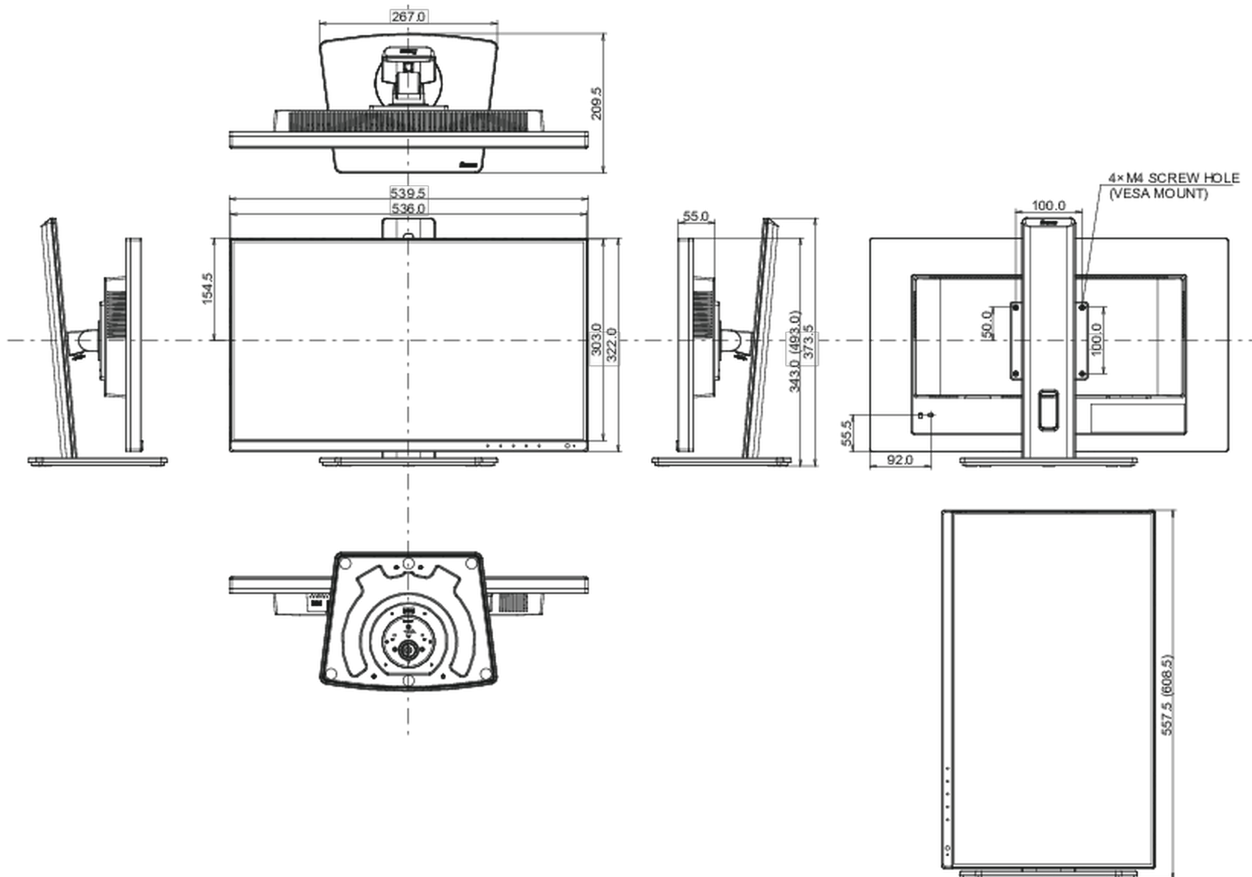

01 DISPLAY CHARACTERISTICS

Design	3-side borderless
Diagonal	23.8", 60.5cm
Panel	IPS panel technology LED, matte finish
Native resolution	2560 x 1440 @60Hz (3.7 megapixel WQHD)
Aspect ratio	16:9
Panel brightness	300 cd/m ²
Static contrast	1000:1
Advanced contrast	80M:1
Response time (GTG)	4ms
Viewing zone	horizontal/vertical: 178°/178°, right/left: 89°/89°, up/down: 89°/89°
Colour support	16.7mIn (sRGB: 96%; NTSC: 72%)
Horizontal Sync	15 - 90kHz
Viewable area W x H	526.9 x 296.4mm, 20.7 x 11.7"
Pixel pitch	0.206mm
Colour	matte, black (matte, black)

04 MECHANICAL

Display position adjustments	height, swivel, tilt, pivot (rotation both sides)
Height adjustment	150mm
Rotation (PIVOT function)	90°
Swivel stand	90°; 45° left; 45° right
Tilt angle	23° up; 5° down
VESA mounting	100 x 100mm
Cable management system	yes

Product dimensions W x H x D	539.5 x 343 (493) x 209,5mm
Box dimensions W x H x D	624 x 395 x 168mm
Weight (without box)	5.8kg
Weight (with box)	7.6kg
EAN code	4948570121489

All trademarks and registered trademarks acknowledged. E & O E. Specification subject to change without notice. All LCD's comply with ISO-9241-307:2008 in connection with pixel defects.