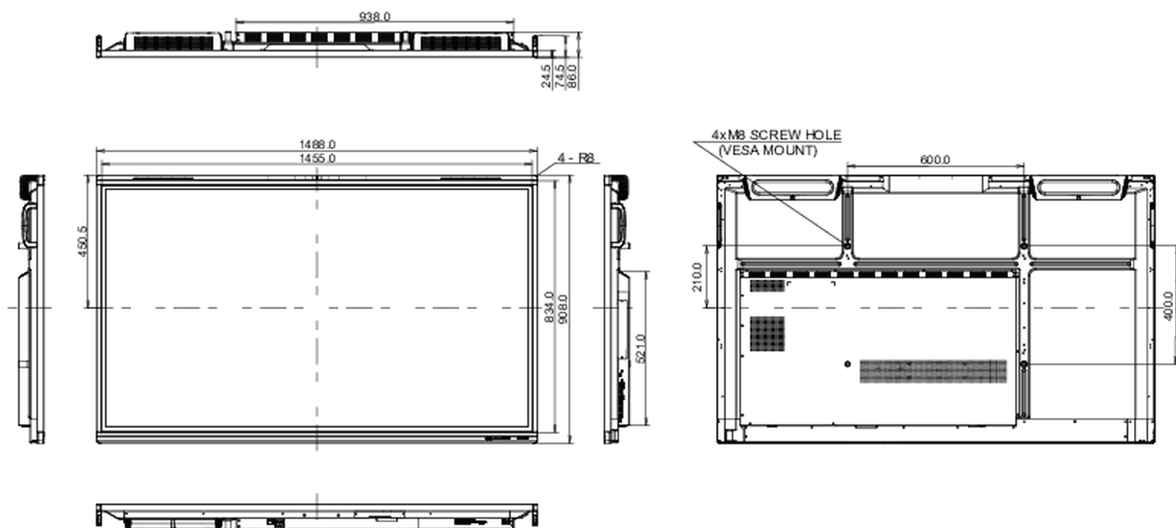

## 10 DIMENSIONS / WEIGHT

<b>Product dimensions W x H x D</b>	1488 x 908 x 86mm
<b>Box dimensions W x H x D</b>	1628 x 1005 x 208mm
<b>Weight (without box)</b>	39kg
<b>Weight (with box)</b>	48.3kg
<b>EAN code</b>	4948570122028