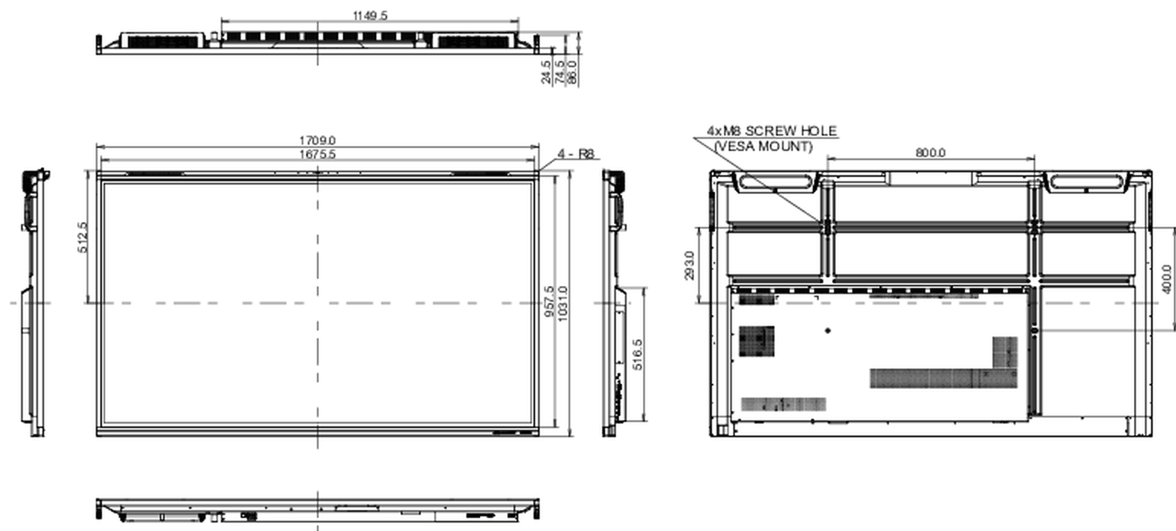

## 10 DIMENSIONS / WEIGHT

<b>Product dimensions W x H x D</b>	1709 x 1031 x 86mm
<b>Box dimensions W x H x D</b>	1863 x 1148 x 225mm
<b>Weight (without box)</b>	51.5kg
<b>Weight (with box)</b>	60.8kg
<b>EAN code</b>	4948570122035