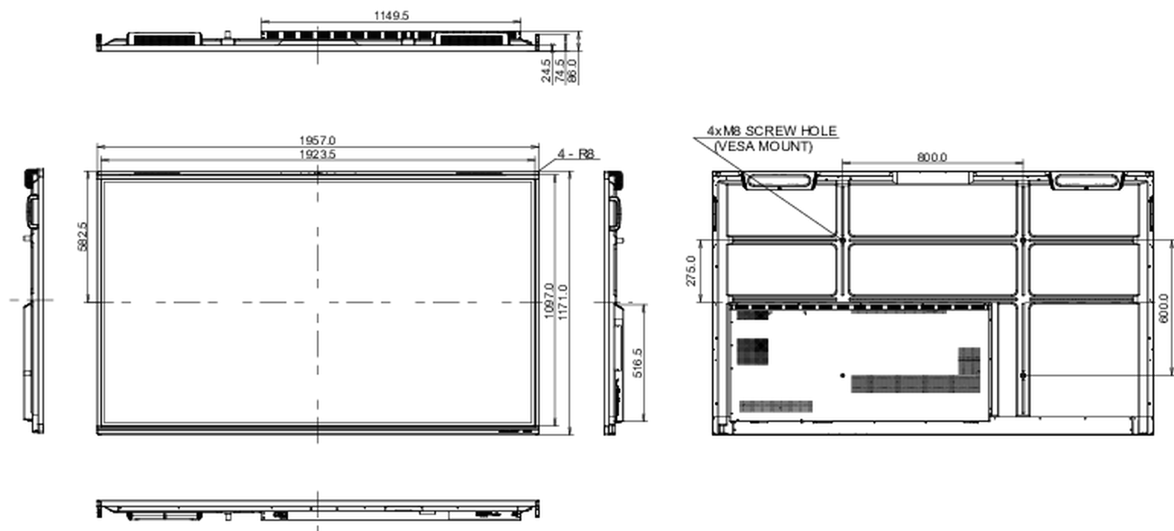

## 10 DIMENSIONS / WEIGHT

<b>Product dimensions W x H x D</b>	1957 x 1171 x 86mm
<b>Box dimensions W x H x D</b>	2110 x 1291 x 225mm
<b>Weight (without box)</b>	63.6kg
<b>Weight (with box)</b>	80.2kg
<b>EAN code</b>	4948570122042