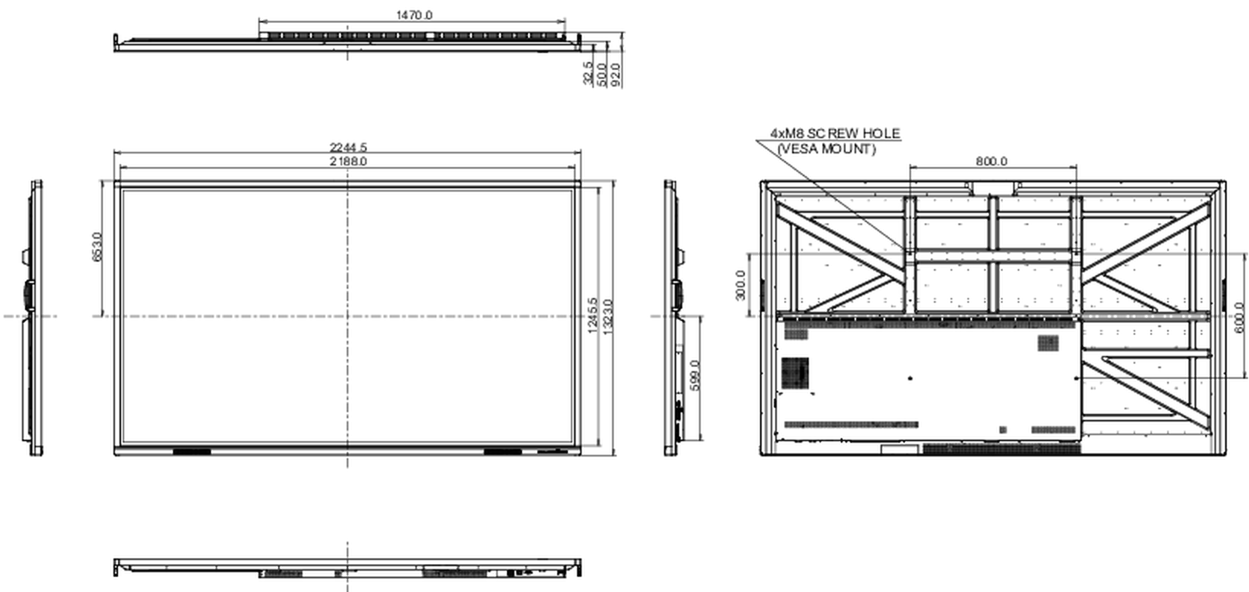

## 10 DIMENZIJE / TEŽINA

Dimenzije proizvoda Š x V x D 2245 x 1323 x 92mm

Dimenzije kutije Š x V x D 2406 x 1474 x 280mm

Težina (bez kutije) 98.5kg

Težina (sa kutijom) 128.1kg

EAN kod 4948570122875

All trademarks and registered trademarks acknowledged. E & O E. Specification subject to change without notice. All LCD's comply with ISO-9241-307:2008 in connection with pixel defects.