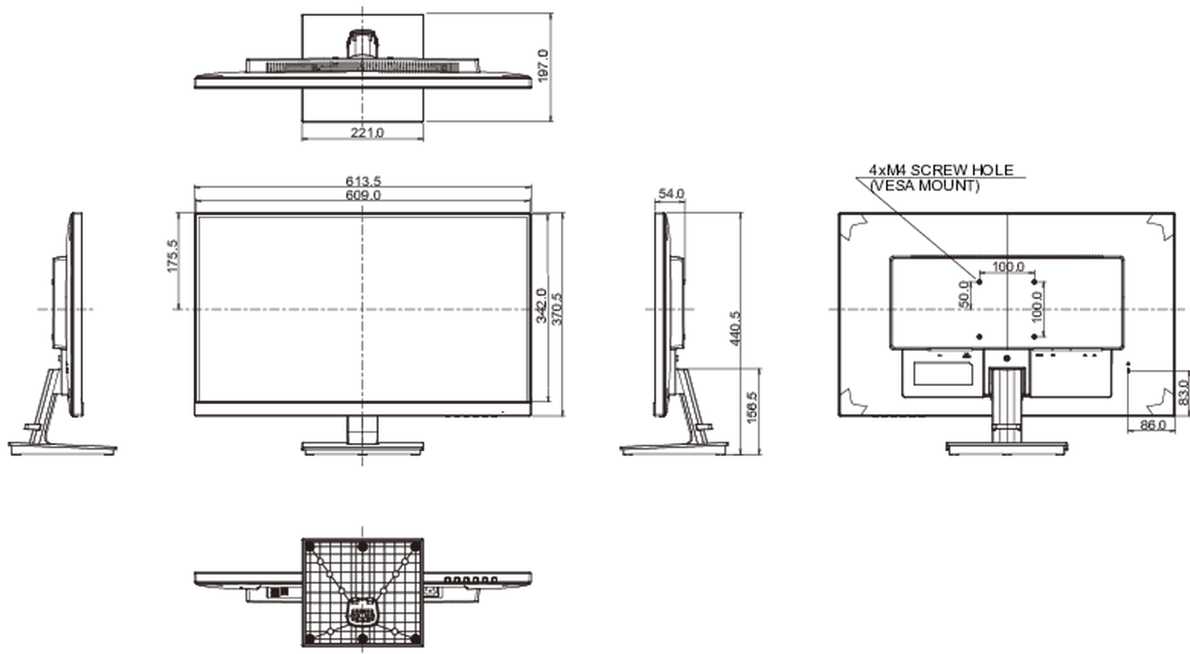

04 MECHANICAL

Display position adjustments	tilt
Tilt angle	22° up; 5° down
VESA mounting	100 x 100mm
Cable management system	yes

05 ACCESSORIES INCLUDED

Cables	power, USB, HDMI
Other	quick start guide, safety guide

08 DIMENSIONS / WEIGHT

Product dimensions W x H x D	613.5 x 440.5 x 197mm
Weight (without box)	5.4kg
EAN code	4948570118892

All trademarks and registered trademarks acknowledged. E & O E. Specification subject to change without notice. All LCD's comply with ISO-9241-307:2008 in connection with pixel defects.