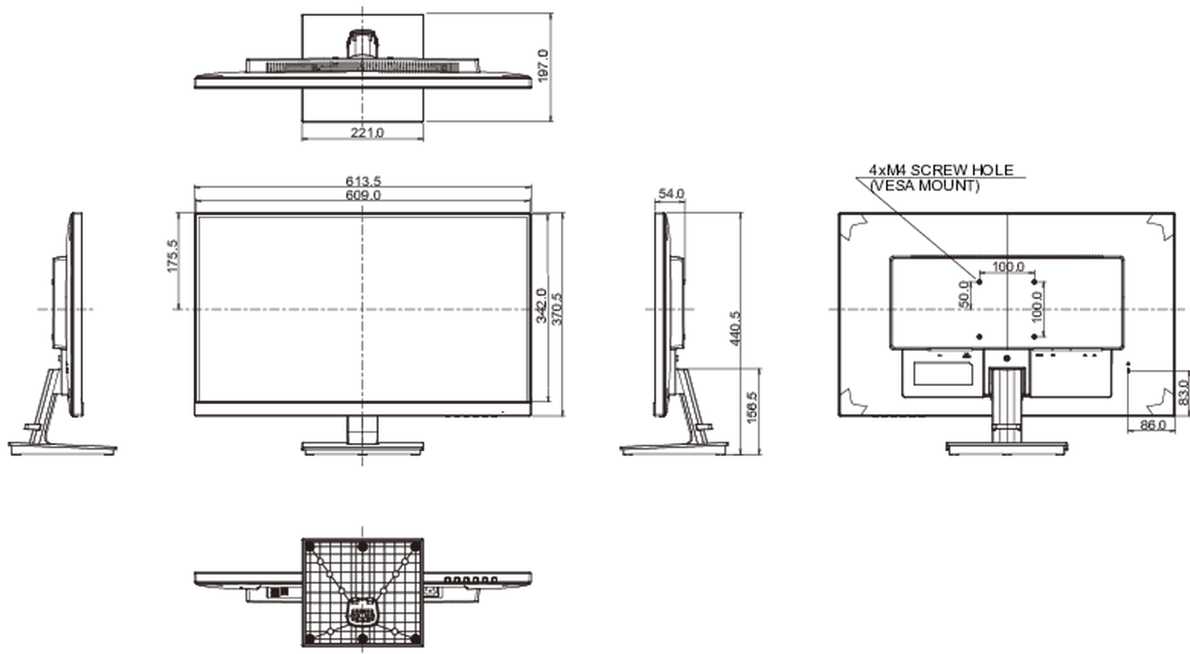

## 04 MECHANICAL

Display position adjustments	tilt
Tilt angle	22° up; 5° down
VESA mounting	100 x 100mm
Cable management system	yes

## 08 DIMENSIONS / WEIGHT

Product dimensions W x H x D	613.5 x 440.5 x 197mm
Weight (without box)	5.4kg
EAN code	4948570118892

All trademarks and registered trademarks acknowledged. E & O E. Specification subject to change without notice. All LCD's comply with ISO-9241-307:2008 in connection with pixel defects.