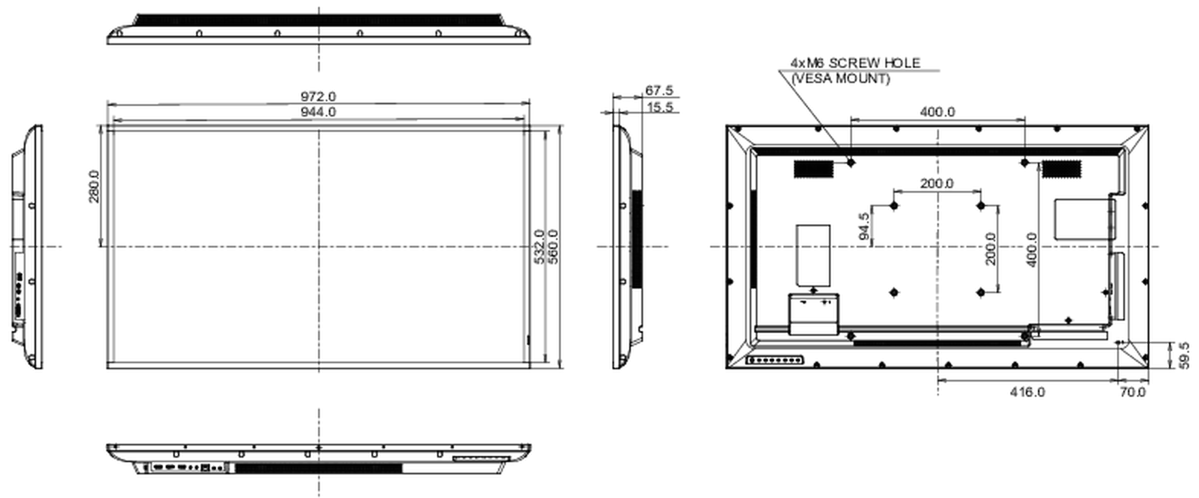

## 09 DIMENZIJE / TEŽINA

Dimenzije proizvoda Š x V x D	972 x 560 x 67.5mm
Dimenzije kutije Š x V x D	1070 x 690 x 139mm
Težina (bez kutije)	8.8kg
Težina (sa kutijom)	12.3kg
EAN kod	4948570120932

All trademarks and registered trademarks acknowledged. E & O E. Specification subject to change without notice. All LCD's comply with ISO-9241-307:2008 in connection with pixel defects.