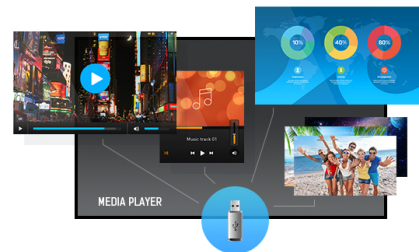

### 43" Professional Digital Signage display with 4K UHD resolution

Set in a slim bezel, the iiyama LE4341UHS is a professional digital signage display offering 18/7 operating time and landscape orientation.

The 4K UHD resolution (3840x2160) provides exceptional colour and image performance. With the built-in media player you can play your favourite music and show your most beautiful videos, photos and images directly on screen.

#### 4K

Разрешение UHD (3840x2160), также известное как 4K, помещает в 4 раза больше информации, чем обычный экран Full HD. Благодаря высокому показателю DPI (количество точек на дюйм), такой экран воспроизводит необычайно четкое и контрастное изображение.

#### Media player

Play your favourite music and show your most beautiful videos, photos and images directly on screen from a flash drive or the internal memory with the built-in media player.