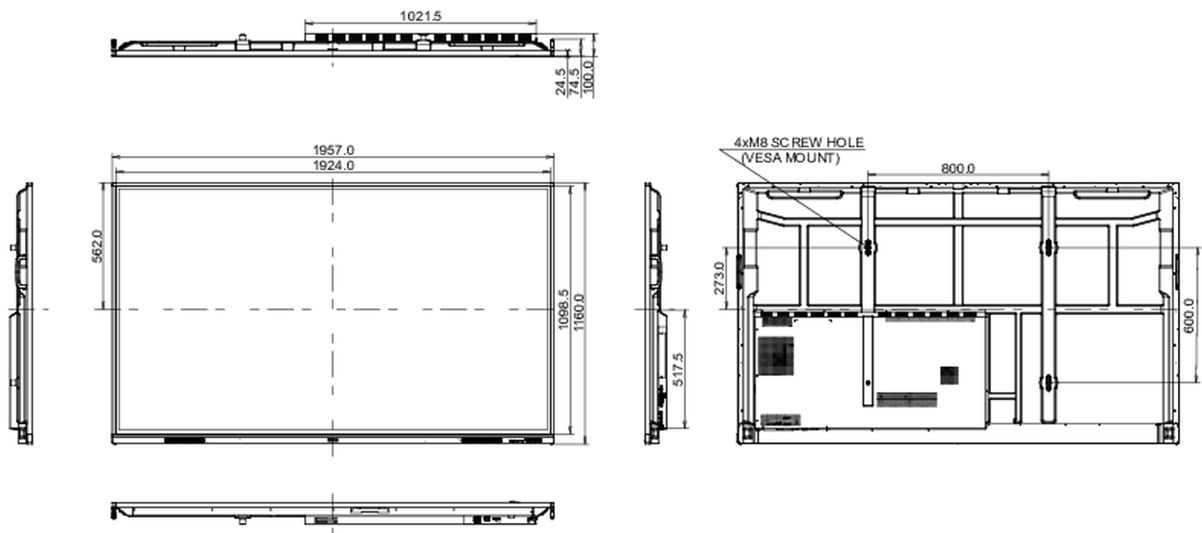

## 10 DIMENSIONS / WEIGHT

Product dimensions W x H x D	1957 x 1160 x 100mm
Box dimensions W x H x D	2110 x 1283 x 225mm
Weight (without box)	58.6kg
Weight (with box)	75.9kg
EAN code	4948570122967

All trademarks and registered trademarks acknowledged. E & O E. Specification subject to change without notice. All LCD's comply with ISO-9241-307:2008 in connection with pixel defects.