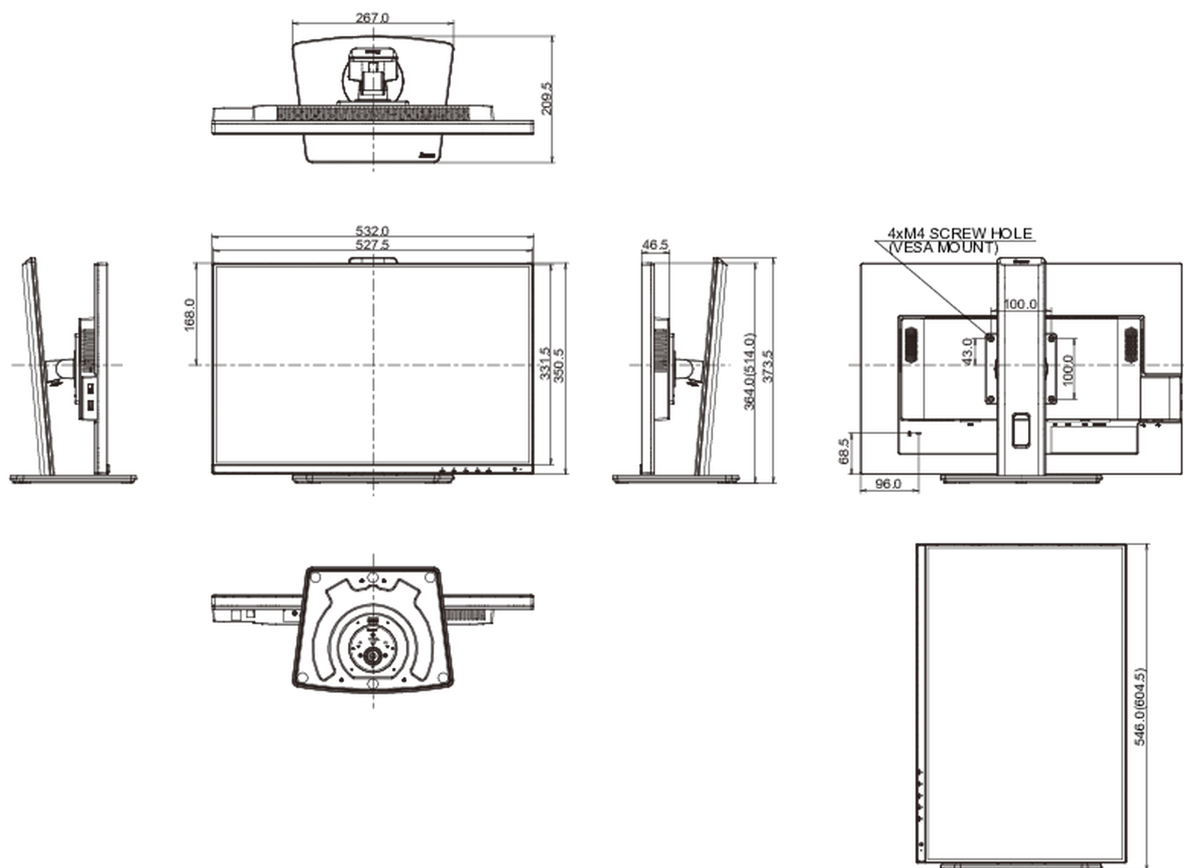

## 08 DIMENZIJE / TEŽINA

Dimenzije proizvoda Š x V x D 532 x 364 (514) x 209.5mm

Dimenzije kutije Š x V x D 606 x 413 x 147mm

Težina (bez kutije) 5.8kg

Težina (sa kutijom) 7.5kg

EAN kod 4948570121496

*All trademarks and registered trademarks acknowledged. E & O E. Specification subject to change without notice. All LCD's comply with ISO-9241-307:2008 in connection with pixel defects.*