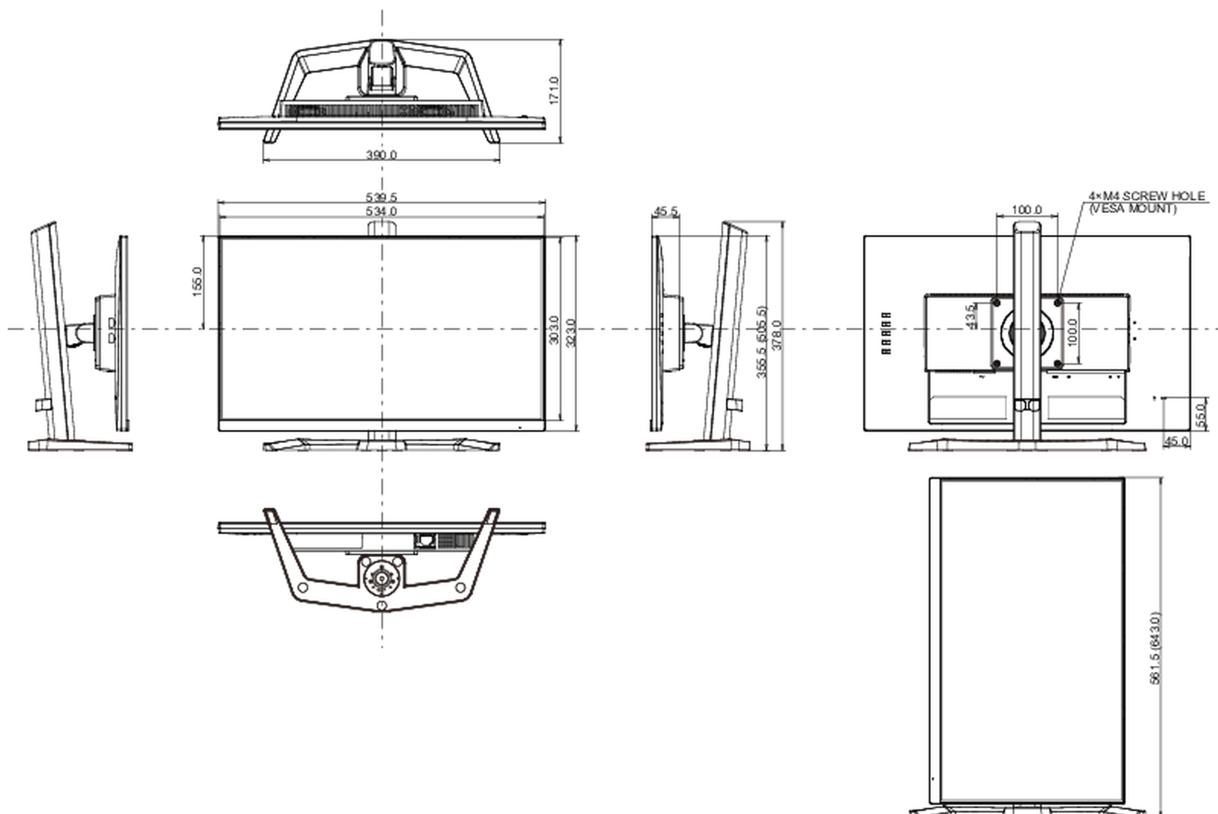

## 04 MECHANICAL

Display position adjustments	height, tilt, pivot (rotation both sides)
Height adjustment	150mm
Rotation (PIVOT function)	90°
Tilt angle	23° up; 5° down
VESA mounting	100 x 100mm
Cable management system	yes

## 08 DIMENSIONS / WEIGHT

Product dimensions W x H x D	539.5 x 385(535) x 210mm
Box dimensions W x H x D	610 x 398 x 157mm
Weight (without box)	4.5kg
Weight (with box)	6kg
EAN code	4948570121397

*All trademarks and registered trademarks acknowledged. E & O E. Specification subject to change without notice. All LCD's comply with ISO-9241-307:2008 in connection with pixel defects.*