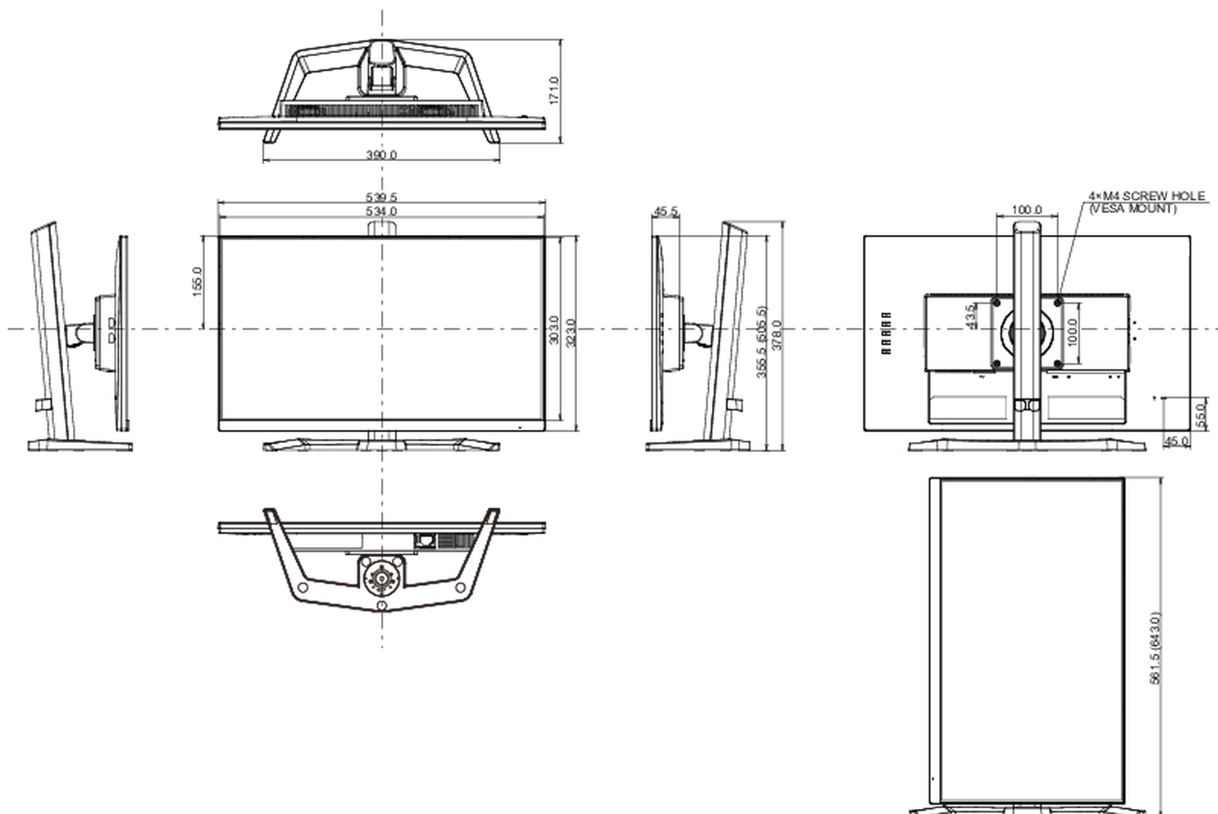

04 MECHANICAL

| | |
|------------------------------|---|
| Display position adjustments | height, tilt, pivot (rotation both sides) |
| Height adjustment | 150mm |
| Rotation (PIVOT function) | 90° |
| Tilt angle | 23° up; 5° down |
| VESA mounting | 100 x 100mm |
| Cable management system | yes |

08 DIMENSIONS / WEIGHT

| | |
|------------------------------|--------------------------|
| Product dimensions W x H x D | 539.5 x 385(535) x 210mm |
| Box dimensions W x H x D | 610 x 398 x 157mm |
| Weight (without box) | 4.5kg |
| Weight (with box) | 6kg |
| EAN code | 4948570121397 |