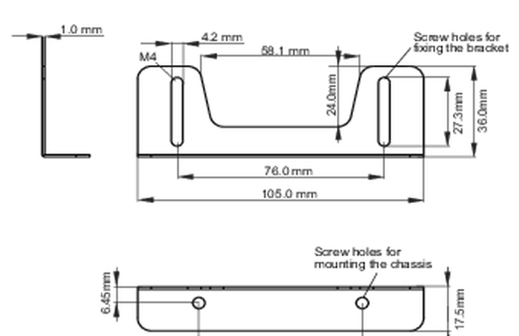

### 01 TECHNICAL SPECIFICATION

Type mounting bracket

#### ● Bracket dimensions

<Bracket A>

<Bracket B>

### 02 DIMENSIONS / WEIGHT

● Bracket dimensions

03 RELATED INFORMATION

Related products

[ProLite TF1615MC-B1](#)

All trademarks and registered trademarks acknowledged. E & O E. Specification subject to change without notice. All LCD's comply with ISO-9241-307:2008 in connection with pixel defects.