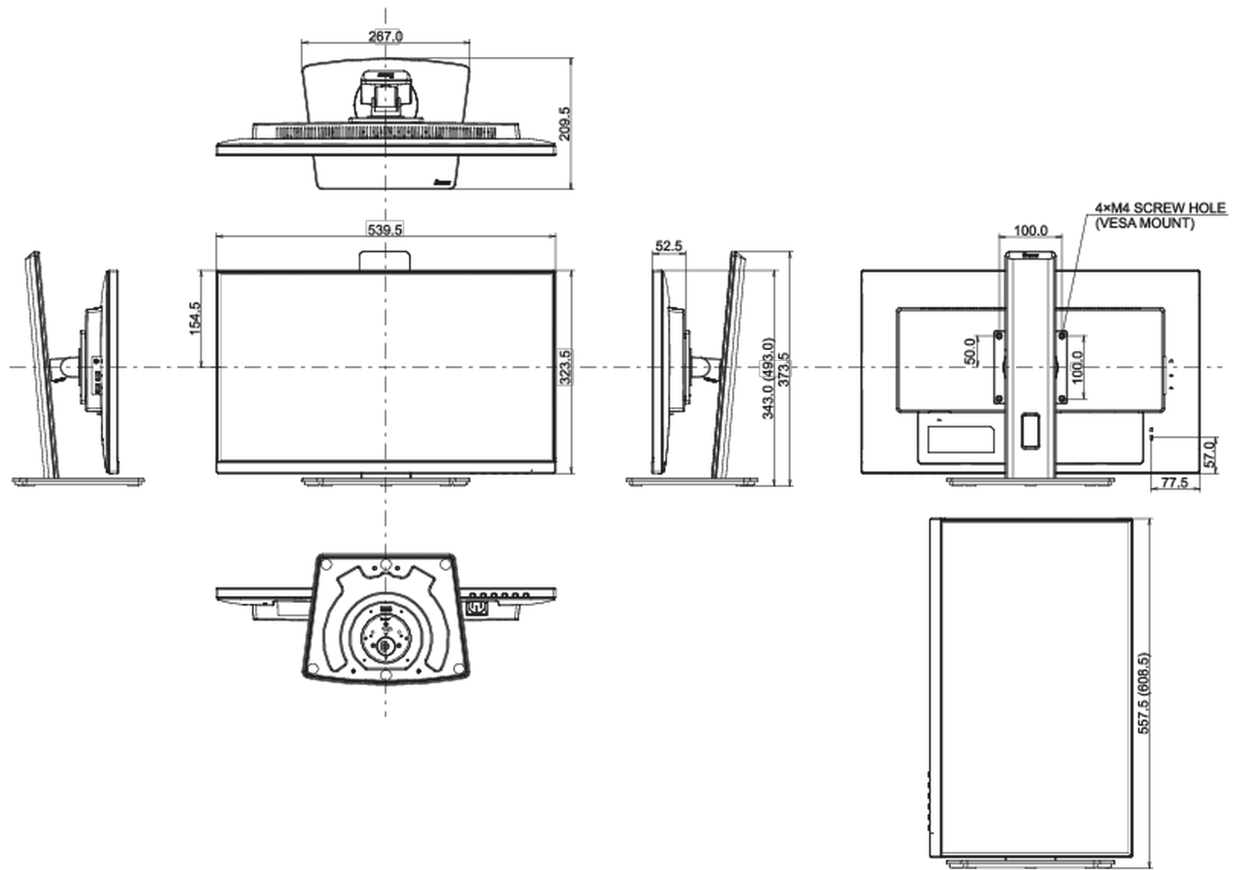

04 MECHANICAL

Display position adjustments	height, swivel, tilt, pivot (rotation both sides)
Height adjustment	150mm
Rotation (PIVOT function)	90°
Swivel stand	90°; 45° left; 45° right
Tilt angle	23° up; 5° down
VESA mounting	100 x 100mm

Cable management system yes

05 ACCESSORIES INCLUDED

Cables	power, HDMI, USB-C
Other	quick start guide, safety guide

06 POWER MANAGEMENT

Power supply unit	internal
Power supply	AC 100 - 240V, 50/60Hz
Power usage	17W typical, 0.5W stand by, 0.5W off mode

08 DIMENSIONS / WEIGHT

Product dimensions W x H x D	539.5 x 343 (493) x 209.5mm
Box dimensions W x H x D	608 x 395 x 150mm
Weight (without box)	5.6kg
Weight (with box)	7.0kg
EAN code	4948570121762

All trademarks and registered trademarks acknowledged. E & O E. Specification subject to change without notice. All LCD's comply with ISO-9241-307:2008 in connection with pixel defects.