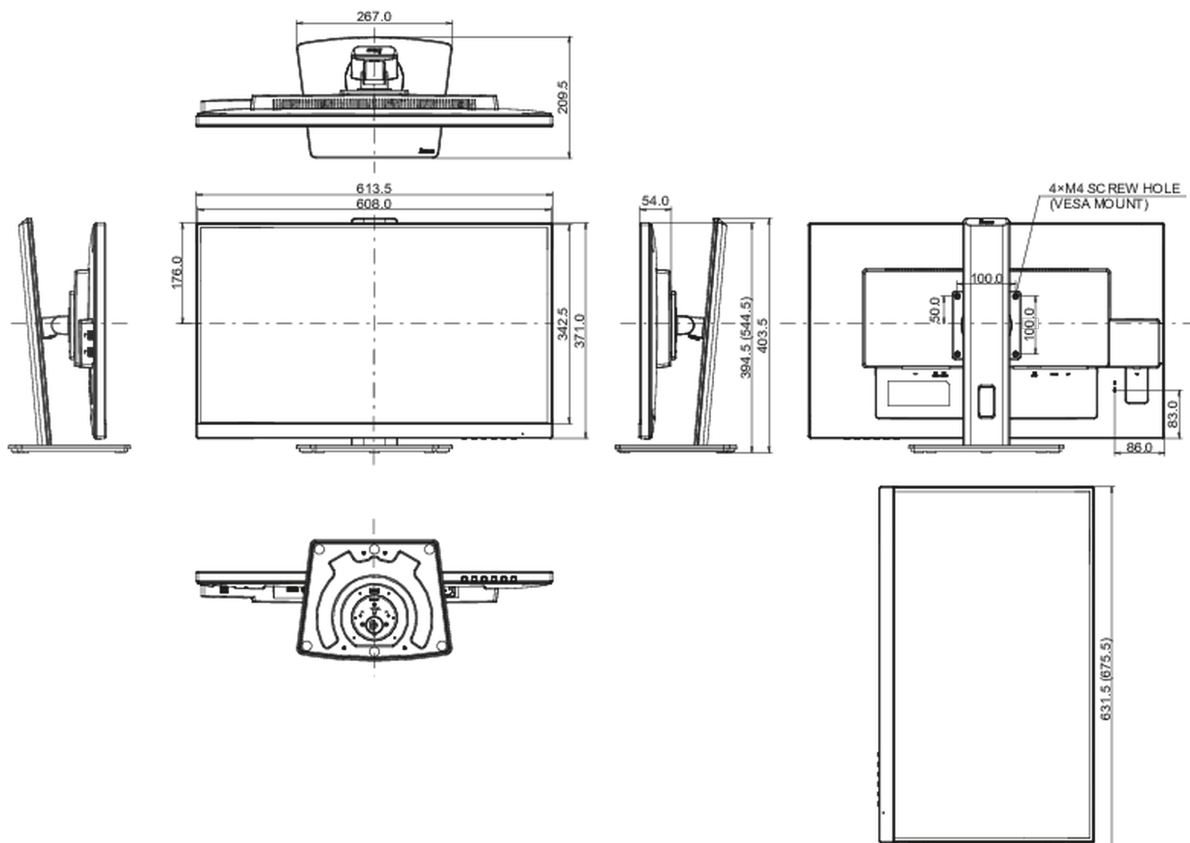

## 08 DIMENSIONS / WEIGHT

Product dimensions W x H x D

613.5 x 394 (544.5) x 209.5mm

Box dimensions W x H x D

693 x 446 x 170mm

Weight (without box)

6.8kg

Weight (with box)

8.4kg

EAN code

4948570121687

*All trademarks and registered trademarks acknowledged. E & O E. Specification subject to change without notice. All LCD's comply with ISO-9241-307:2008 in connection with pixel defects.*