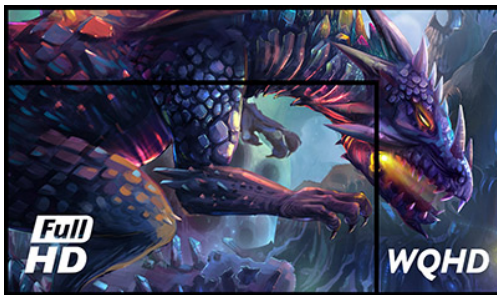

Silver Crow – enter a new dimension

The 27" G-MASTER GB2730QSU known as Silver Crow opens you to a whole new level of gaming experiences. As the 2560x1440 display offers 77% more on-screen space than a standard 1920x1080 Full HD monitor, the Silver Crow makes sure all the finest details are displayed with perfect image clarity. Nothing will skip your attention. The blue light reducer function along with the flicker free panel are the shield your eyes need to guarantee your vision remains well protected. Armed with FreeSync technology and 1ms response time the Silver Crow is ready to lead you into the toughest battles, leaving nothing to chance.

01 KIJELZŐ JELLEMZŐI

Átló	27", 68.5cm
Panel	TN LED, matte finish
Natív felbontás	2560 x 1440 @75Hz (3.7 megapixel WQHD, DisplayPort)
Képarány	16:9
Fényerő	350 cd/m ²
Statikus kontraszt	1000:1
Speciális kontraszt	80M:1
Válaszidő (GTG)	1ms
Látótér	horizontális/vertikális: 170°/160°, jobb/bal: 85°/85°, fel/le: 80°/80°
Szín támogatás	16.7mln (sRGB: 99%; NTSC: 72%)
Horizontális szinkronizálás	30 - 89kHz
Látható terület Sz x M	596.7 x 335.7mm, 23.5 x 13.2"
Pixel magasság	0.233mm
Szín	matt, fekete