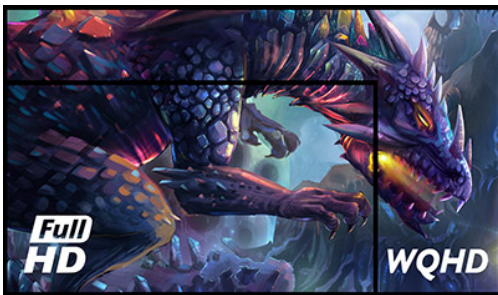

Silver Crow – enter a new dimension

The 27" G-MASTER GB2730QSU known as Silver Crow opens you to a whole new level of gaming experiences. As the 2560x1440 display offers 77% more on-screen space than a standard 1920x1080 Full HD monitor, The Silver Crow makes sure all the finest details are displayed with perfect image clarity. Nothing will skip your attention. The blue light reducer function along with the flicker free panel are the shield your eyes need to guarantee your vision remains well protected. Armed with FreeSync technology and 1ms response time the Silver Crow is ready to lead you into the toughest battles, leaving nothing to chance.

WQHD

FreeSync™ Technology

With the 2560x1440 WQHD resolution offering 77% more on-screen space than a standard 1920x1080 full HD monitor, nothing skips your attention.

01 DISPLAY CHARACTERISTICS

Diagonal	27", 68.5cm
Panel	TN LED, matte finish
Native resolution	2560 x 1440 @75Hz (3.7 megapixel WQHD, DisplayPort)
Aspect ratio	16:9
Panel brightness	350 cd/m ²
Static contrast	1000:1
Advanced contrast	80M:1
Response time (GTG)	1ms
Viewing zone	horizontal/vertical: 170°/160°, right/left: 85°/85°, up/down: 80°/80°
Colour support	16.7mIn (sRGB: 99%; NTSC: 72%)
Horizontal Sync	30 - 89kHz
Viewable area W x H	596.7 x 335.7mm, 23.5 x 13.2"
Pixel pitch	0.233mm
Colour	matte, black