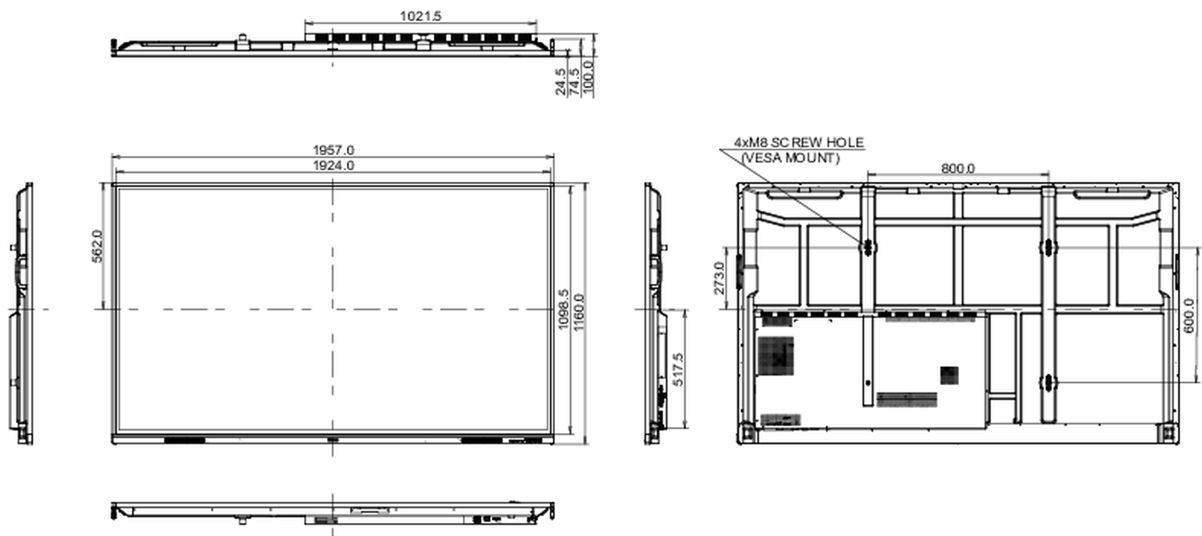

10 DIMENZIJE / TEŽINA

Dimenzije proizvoda Š x V x D 1957 x 1160 x 100mm

Dimenzije kutije Š x V x D 2110 x 1283 x 225mm

Težina (bez kutije) 58.6kg

Težina (sa kutijom) 75.9kg

EAN kod 4948570121854

All trademarks and registered trademarks acknowledged. E & O E. Specification subject to change without notice. All LCD's comply with ISO-9241-307:2008 in connection with pixel defects.