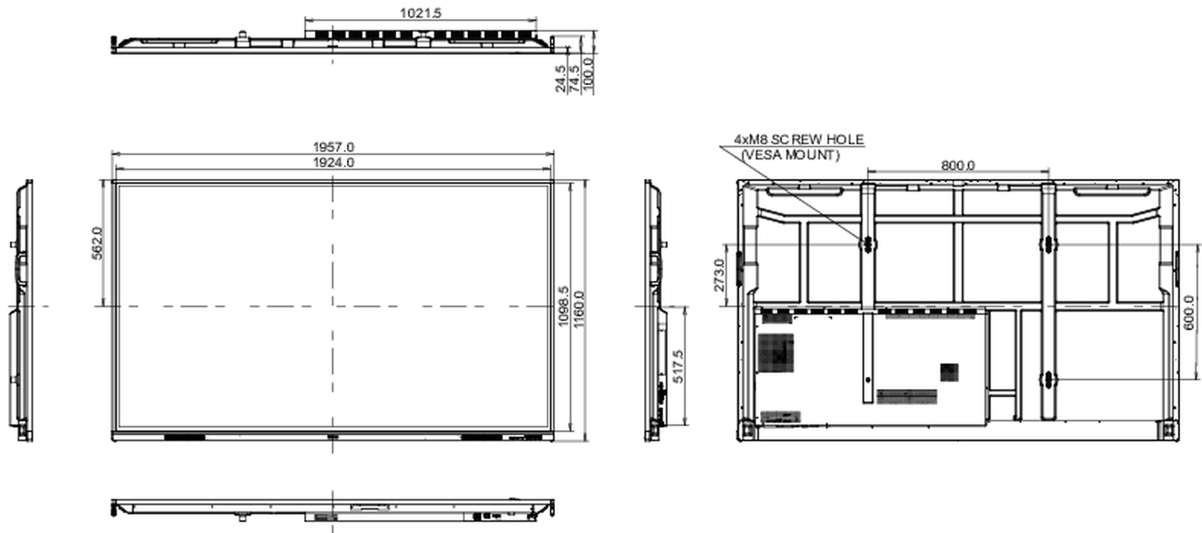

REACH SVHC above 0.1%: Lead

10 DIMENSIONS / WEIGHT

Product dimensions W x H x D 1957 x 1160 x 100mm

Box dimensions W x H x D 2110 x 1283 x 225mm

Weight (without box) 58.6kg

Weight (with box) 75.9kg

EAN code 4948570121854