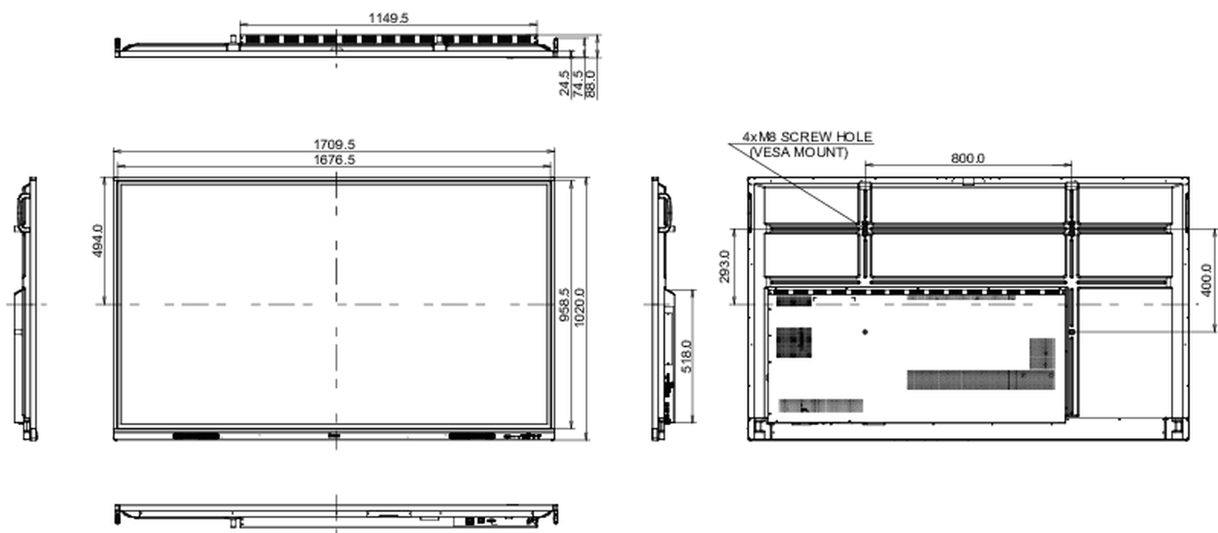

## 10 DIMENSIONS / WEIGHT

<b>Product dimensions W x H x D</b>	1709 x 1020 x 88mm
<b>Box dimensions W x H x D</b>	1863 x 1140 x 225mm
<b>Weight (without box)</b>	47kg
<b>Weight (with box)</b>	60.6kg
<b>EAN code</b>	4948570121847