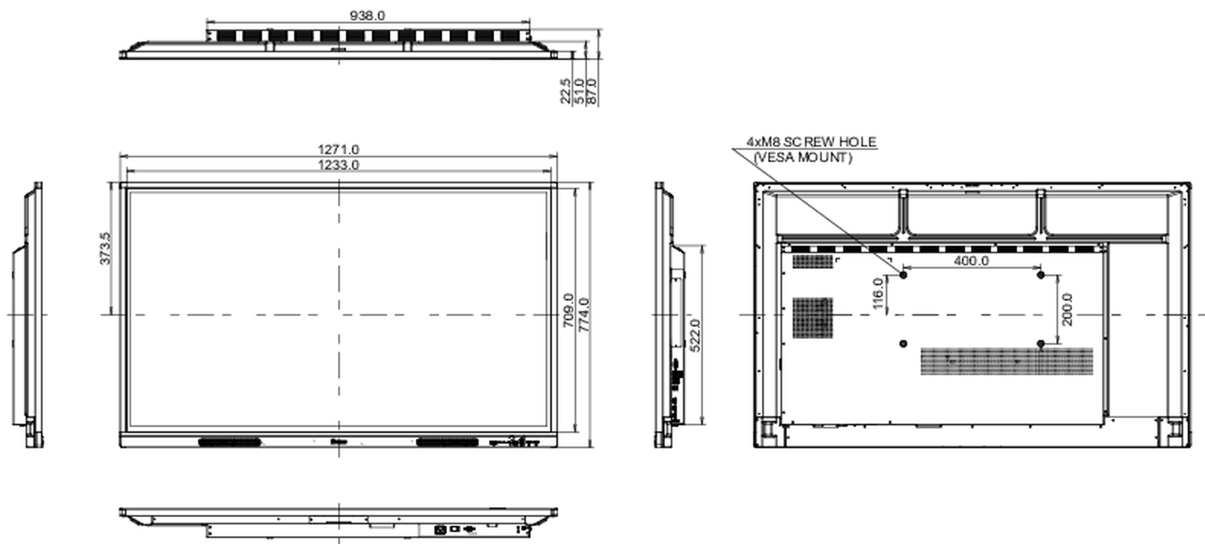

09 ODRŽIVOST

Propisi

CB, CE, TÜV-Bauart, EAC, RoHS podrška, ErP, WEEE, REACH (RoHS)

REACH SVHC

iznad 0.1%: Olova

10 DIMENZIJE / TEŽINA

Dimenzije proizvoda Š x V x D

1271 x 774 x 87mm

Dimenzije kutije Š x V x D

1401 x 859 x 220mm

Težina (bez kutije)

26.1kg

Težina (sa kutijom)

34.5kg

EAN kod

4948570121908

All trademarks and registered trademarks acknowledged. E & O E. Specification subject to change without notice. All LCD's comply with ISO-9241-307:2008 in connection with pixel defects.

© IYAMA CORPORATION. ALL RIGHTS RESERVED