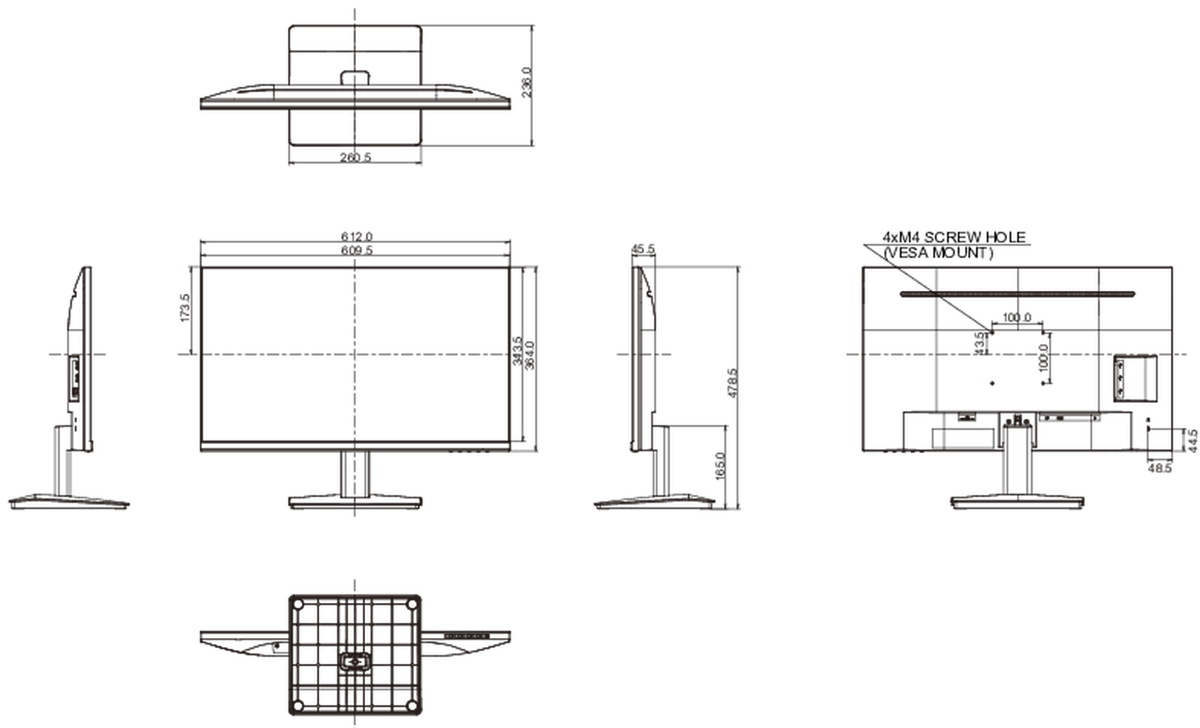

## 08 DIMENSIONS / WEIGHT

Product dimensions W x H x D	612 x 479.5 x 236mm
Box dimensions W x H x D	685 x 145 x 435mm
Weight (without box)	4.6kg
Weight (with box)	6.2kg
EAN code	4948570121175

\* USB are available only for XU2793HSU.