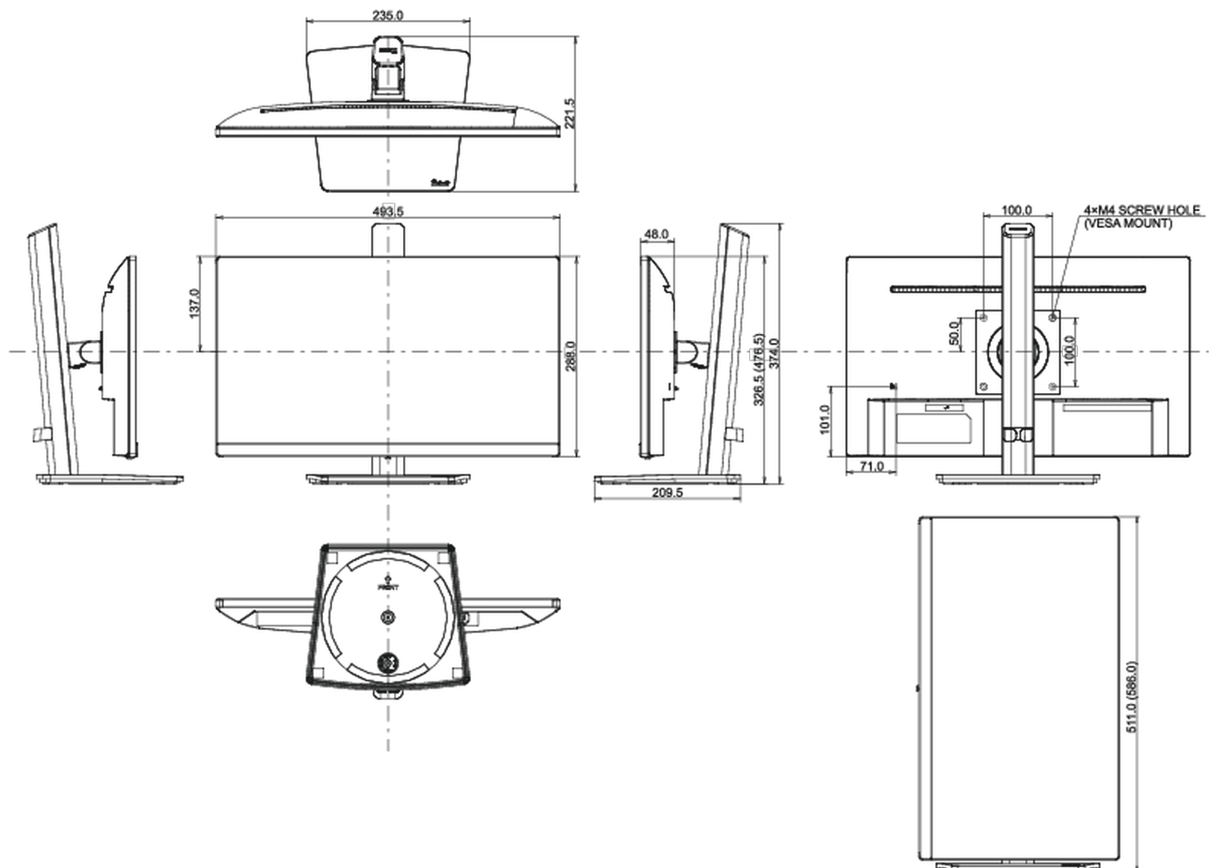

04 MECHANICAL

Display position adjustments	height, swivel, tilt, pivot (rotation both sides)
Height adjustment	150mm
Rotation (PIVOT function)	90°
Swivel stand	90°; 45° left; 45° right
Tilt angle	23° up; 5° down
VESA mounting	100 x 100mm

CE, TÜV-Bauart, VCCI-B, PSE, RoHS support, ErP, WEEE, REACH, UKCA

Energy efficiency class (Regulation (EU) 2017/1369)

D

REACH SVHC

above 0.1%: Lead

08 DIMENSIONS / WEIGHT

Product dimensions W x H x D

493.5 x 326.5 (476.5) x 209.5mm

Box dimensions W x H x D

615 x 125 x 400mm

Weight (without box)

4.2kg

Weight (with box)

5.0kg

EAN code

4948570121946