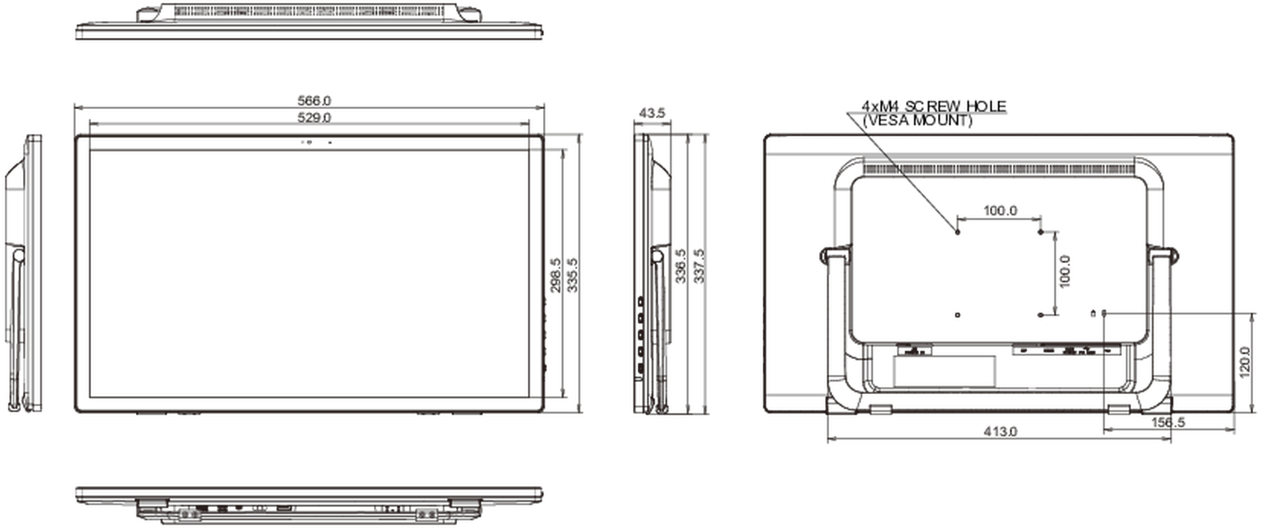

## 09 ÖLÇÜLER / AĞIRLIK

Ürün boyutları G x Y x D

566 x 337.5 x 43.5mm

Ağırlık (kutu hariç)

4.4kg

EAN kodu

4948570118960

All trademarks and registered trademarks acknowledged. E & O E. Specification subject to change without notice. All LCD's comply with ISO-9241-307:2008 in connection with pixel defects.