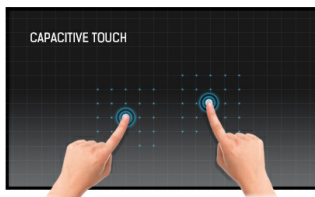

**24" multi-touch monitor with edge-to-edge glass, anti fingerprint coating , integrated webcam and a flexible stand**

The ProLite T2455MSC with its Full HD (1920x1080) resolution and accurate PCAP 10 point touch technology, delivers a seamless and accurate touch response. Featuring IPS LCD screen technology, it offers exceptional colour performance and wide viewing angels. A special Nano coating ensures a smoother touch and less resistance in the swipe. It makes the screen less static and susceptible to dirt, dust and fingerprints. The built-in webcam and microphone make the T2455MSC also a complete solution for online communication. Its flexible stand can be positioned at several angles creating a comfortable and ergonomic user experience. A perfect choice for a vast array of applications.