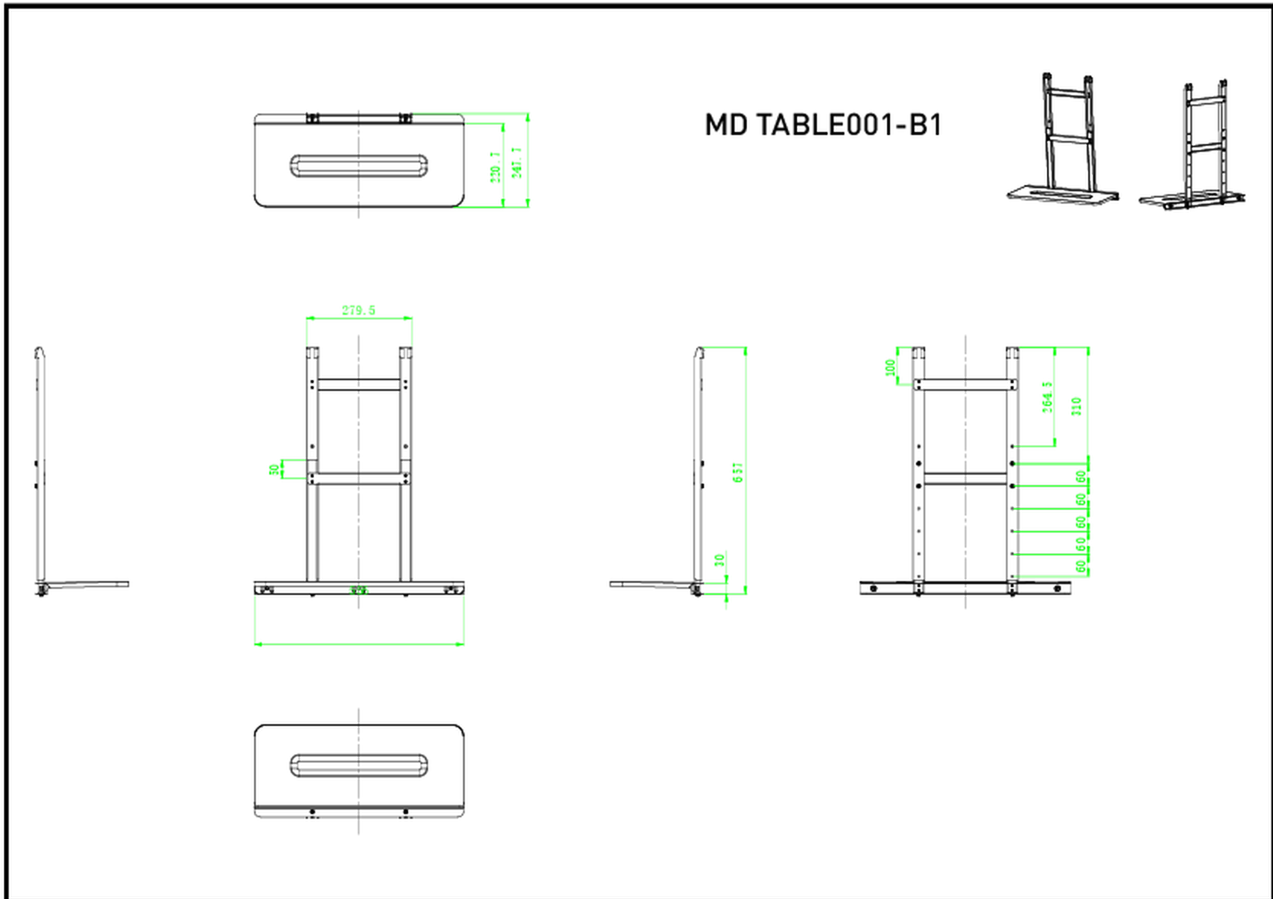

### Laptop shelf

A laptop shelf is an optional accessory compatible with [MD WLIFT1021-B1](#). Can be used to place a laptop in front of a large format display on a lift stand. It can support a computer with a maximum weight of up to 10kg.

## 01 TECHNIKAI PARAMÉTEREK

Maximális teherbírás

10kg / monitor

## 02 MÉRETEK / SÚLY

Termék méretei Sz x H x M

556 x 657 x 247.7mm

EAN kód

4948570033119