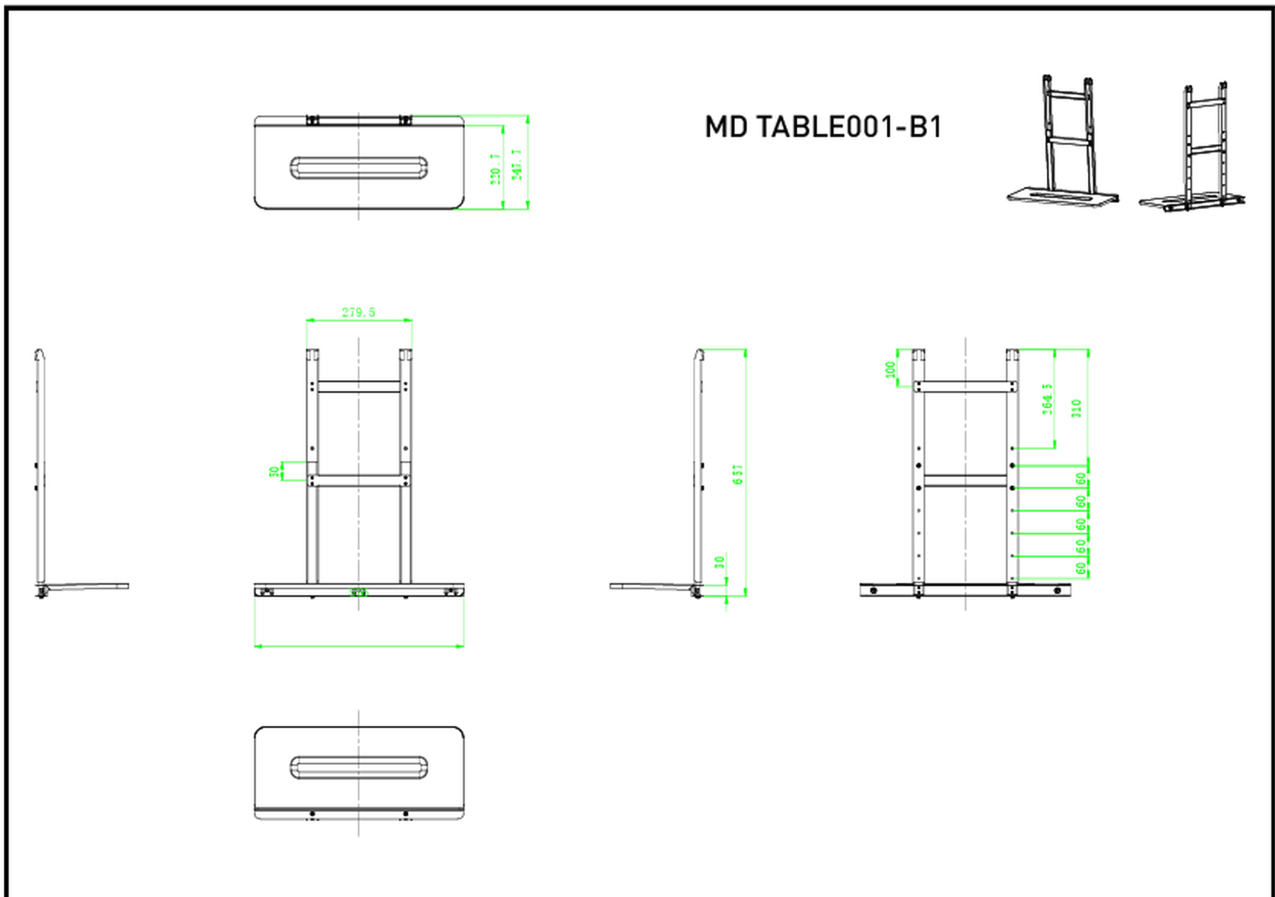

### Laptop shelf

A laptop shelf is an optional accessory compatible with [MD WLIFT1021-B1](#). Can be used to place a laptop in front of a large format display on a lift stand. It can support a computer with a maximum weight of up to 10kg.

## 01 TECHNIKAI PARAMÉTEREK

Maximális teherbírás

10kg / monitor

## 02 MÉRETEK / SÚLY

Termék méretei Sz x H x M

556 x 657 x 247.7mm

EAN kód

4948570033119