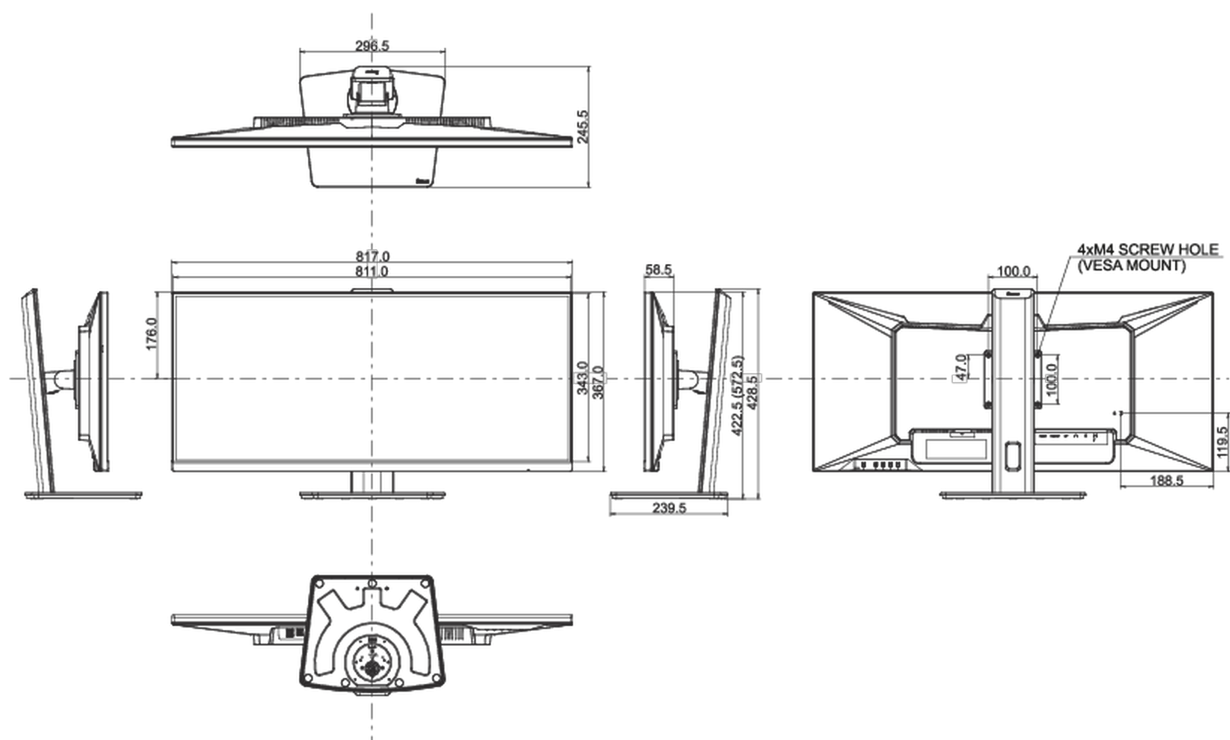

Propisi CE, TÜV-Bauart, EAC, VCCI-B, PSE, RoHS podrška, ErP, WEEE, REACH, UKCA

Klasa energetske efikasnosti (Regulation (EU) 2017/1369) F

REACH SVHC iznad 0.1%: Olova

08 DIMENZIJE / TEŽINA

Dimenzije proizvoda Š x V x D 817 x 422.5 (572.5) x 245.5mm

Dimenzije kutije Š x V x D 900 x 188 x 456mm

Težina (bez kutije) 9.4kg

Težina (sa kutijom) 12.4kg

EAN kod 4948570121359

All trademarks and registered trademarks acknowledged. E & O E. Specification subject to change without notice. All LCD's comply with ISO-9241-307:2008 in connection with pixel defects.