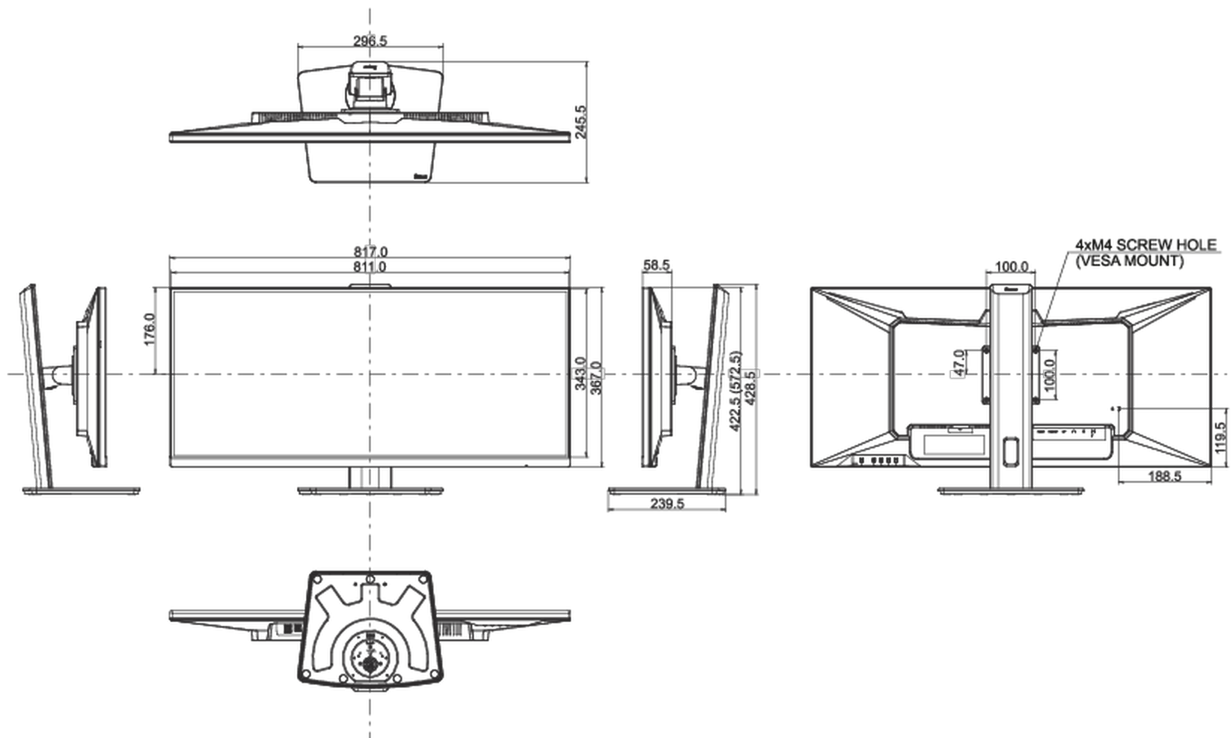

04 MECHANICAL

Display position adjustments	height, swivel, tilt
Height adjustment	150mm
Swivel stand	90°; 45° left; 45° right
Tilt angle	23° up; 5° down
VESA mounting	100 x 100mm
Cable management system	yes

Product dimensions W x H x D	817 x 422.5 (572.5) x 245.5mm
Box dimensions W x H x D	900 x 188 x 456mm
Weight (without box)	9.4kg
Weight (with box)	12.4kg
EAN code	4948570121359

All trademarks and registered trademarks acknowledged. E & O E. Specification subject to change without notice. All LCD's comply with ISO-9241-307:2008 in connection with pixel defects.