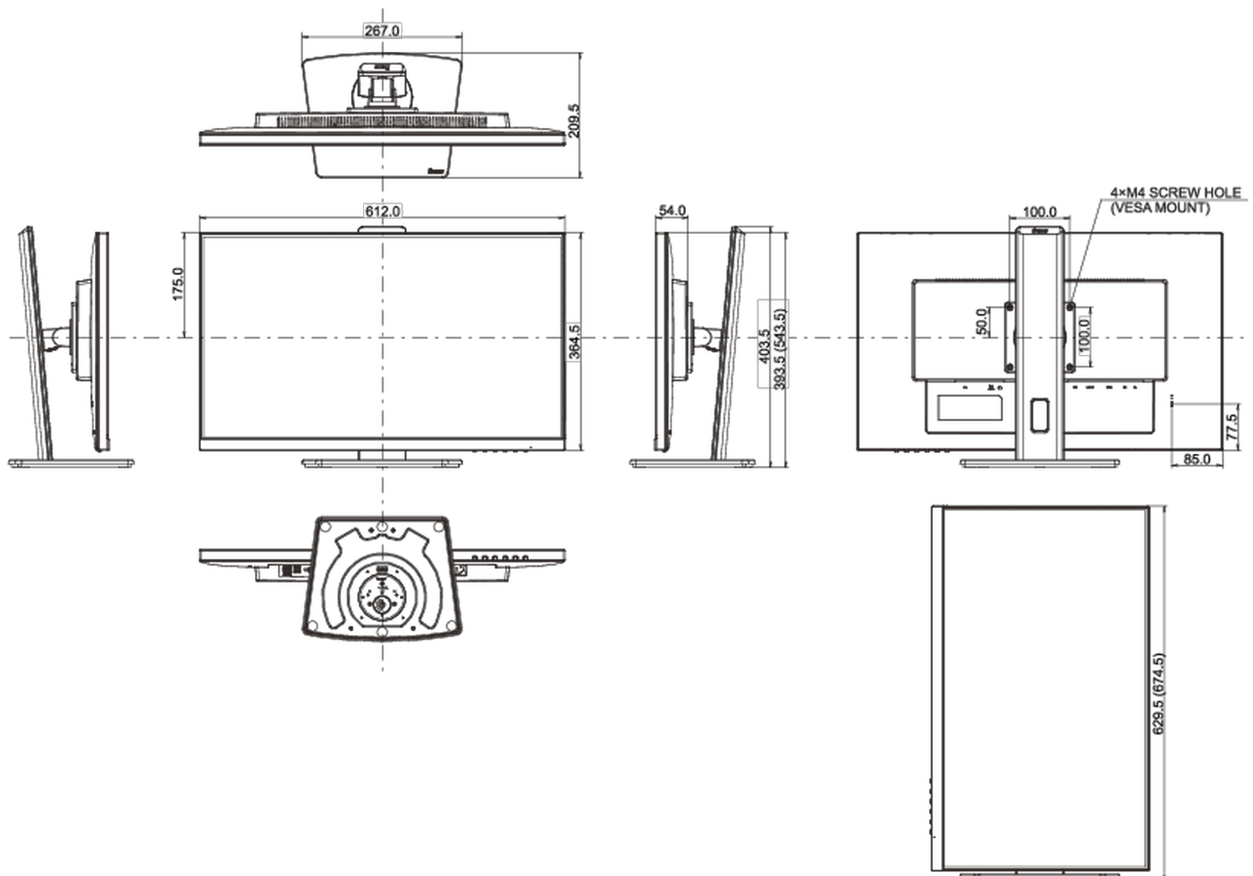

04 MECHANICAL

Display position adjustments	height, pivot (rotation), swivel, tilt
Height adjustment	150mm
Rotation (PIVOT function)	90°
Swivel stand	90°; 45° left; 45° right
Tilt angle	23° up; 5° down
VESA mounting	100 x 100mm
Cable management system	yes

08 DIMENSIONS / WEIGHT

Product dimensions W x H x D	612 x 393.5 (543.5) x 209.5mm
Box dimensions W x H x D	693 x 440 x 170mm
Weight (without box)	6.3kg
Weight (with box)	7.9kg
EAN code	4948570121304

All trademarks and registered trademarks acknowledged. E & O E. Specification subject to change without notice. All LCD's comply with ISO-9241-307:2008 in connection with pixel defects.