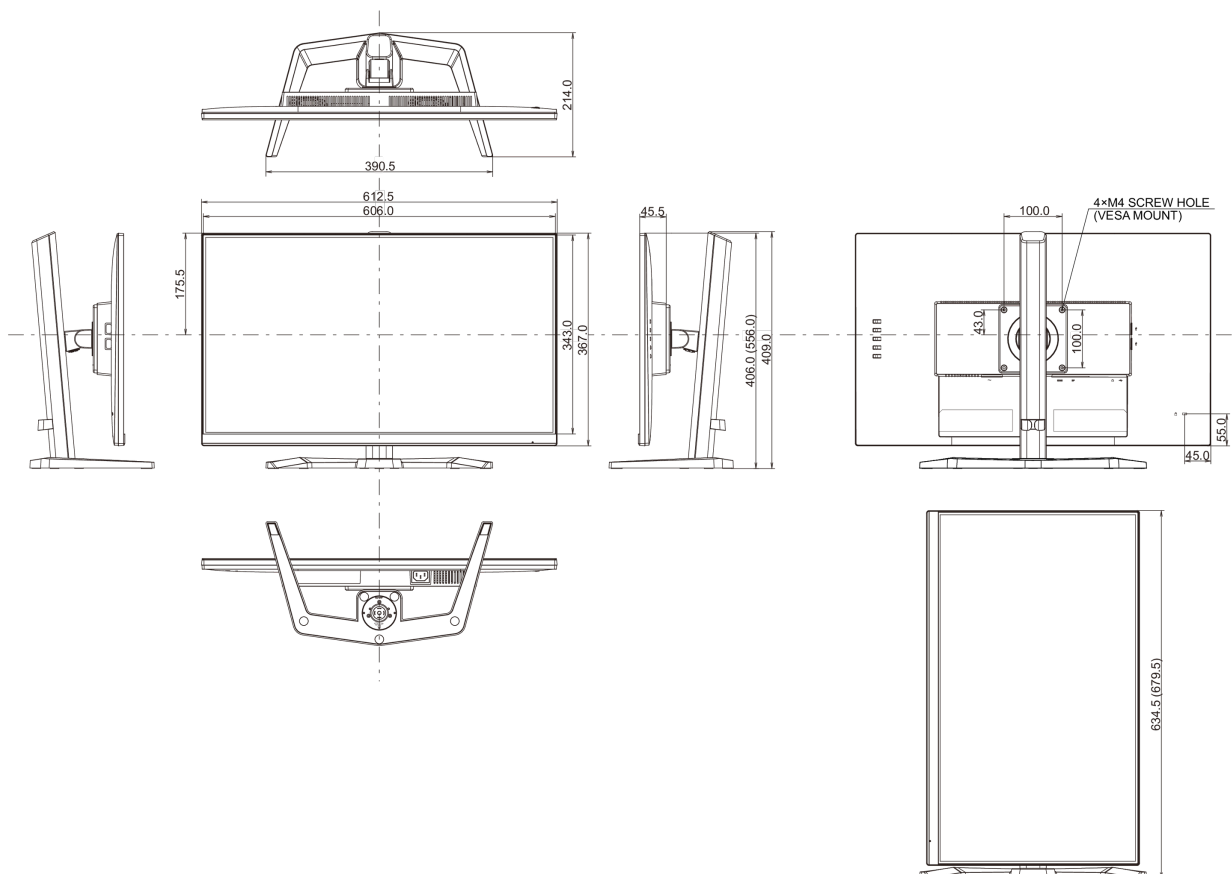

Cable management system

yes

05 ACCESSORIES INCLUDED

Cables

power, USB, HDMI, DP

Other

quick start guide, safety guide

06 POWER MANAGEMENT

Power supply unit

internal

Power supply

AC 100 - 240V, 50/60Hz

Power usage

22W typical, 0.5W stand by, 0.3W off mode

07 SUSTAINABILITY

Regulations

CE, TÜV-Bauart, EAC, PSE, RoHS support, ErP, WEEE, VCCI, REACH, UKCA

Energy efficiency class (Regulation (EU) 2017/1369)

E

REACH SVHC

above 0.1%: Lead

08 DIMENSIONS / WEIGHT

Product dimensions W x H x D

612.5 x 406(556) x 252mm

Box dimensions W x H x D

690 x 455 x 168mm

Weight (without box)

5.4kg

Weight (with box)

7.5kg

EAN code

4948570121403