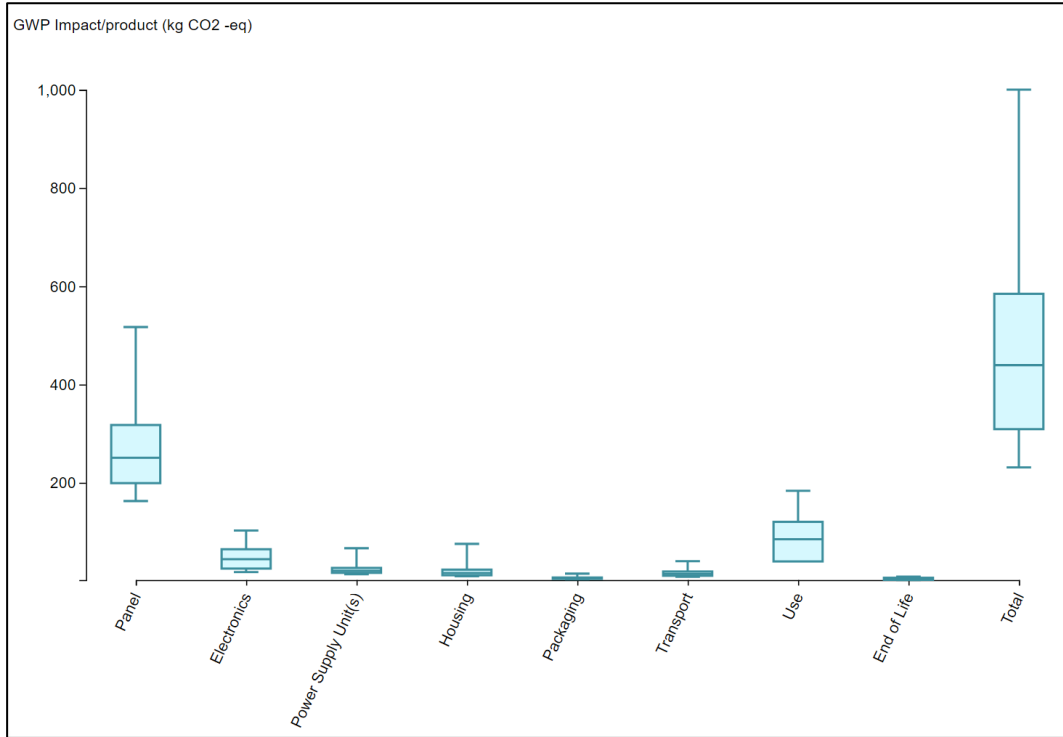

This product's estimated carbon footprint:

**468 kgCO<sub>2</sub>e +/- 115 kgCO<sub>2</sub>e**

### Estimated impact by lifecycle stage with breakout for manufacturing by component:

iiyama uses PAIA (Product Attribute to Impact Algorithm) to perform product carbon footprints. PAIA meets IEC TR 62921 requirements and is a streamlined LCA tool developed by MIT's Materials System Laboratory. It considers the life cycle of the product in order to calculate the product carbon footprint.

## Assumptions for calculating product carbon footprint:

Product Weight	5.5 kg	Screen Size	27"
Product Lifetime	3 years	Assembly Location	Asia
Energy Consumption (Yearly TEC)	54.81 kWh	Use Location	EU