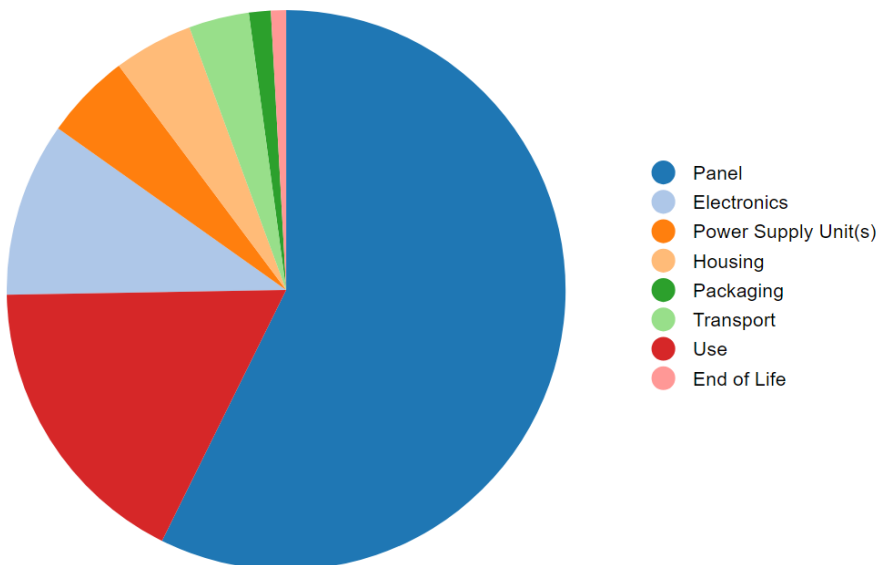

Estimated impact by lifecycle stage with breakout for manufacturing by component:

iiyama uses PAIA (Product Attribute to Impact Algorithm) to perform product carbon footprints. PAIA meets IEC TR 62921 requirements and is a streamlined LCA tool developed by MIT's Materials System Laboratory. It considers the life cycle of the product in order to calculate the product carbon footprint.