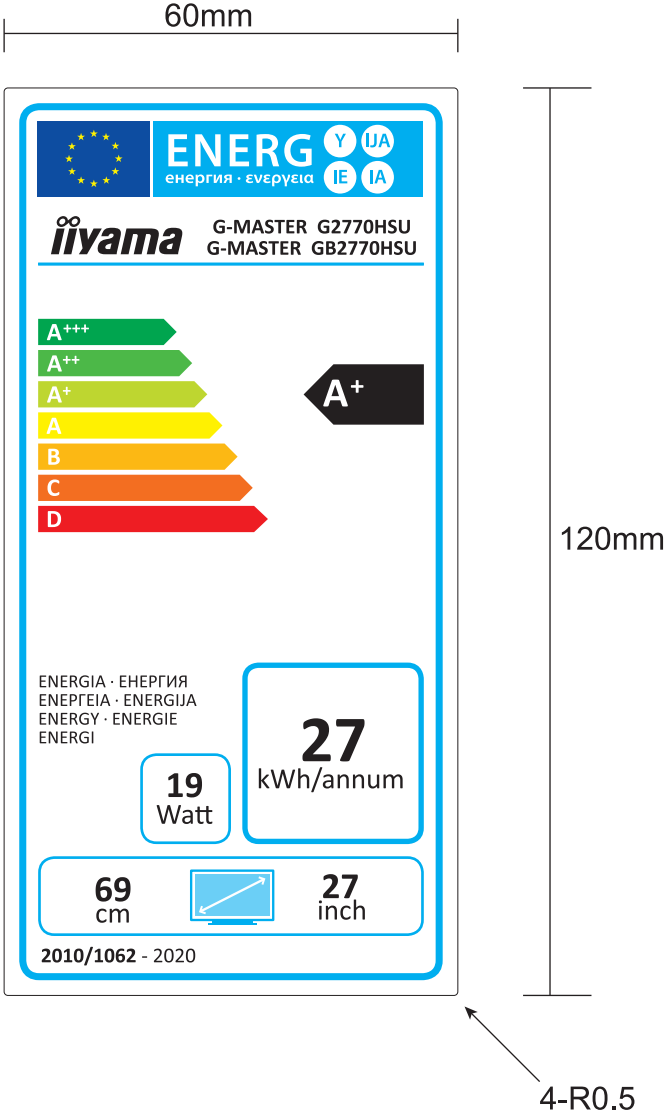

Energy-label for G(B)2770HSU

Glue type: Removable adhesive

iiyama parts no.: E192A04