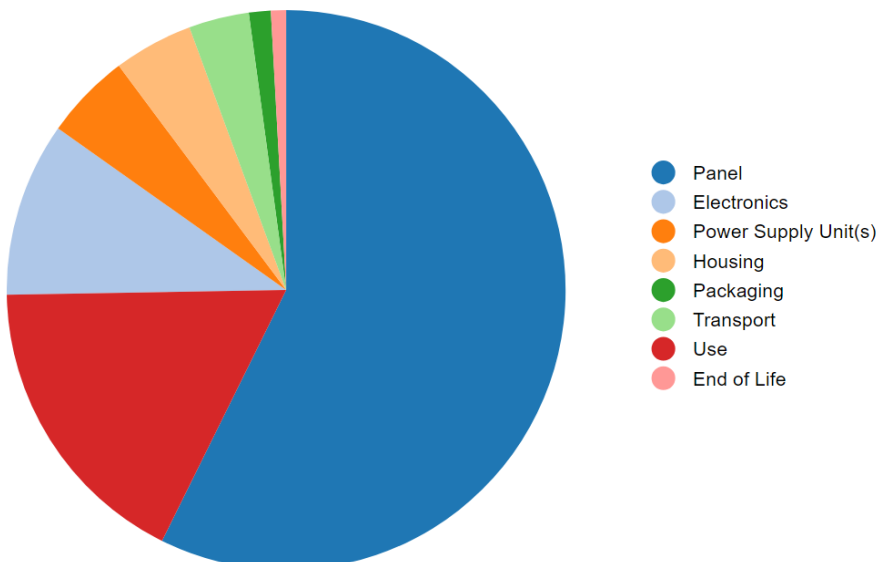

Manufacturing	Panel	57.3%
	Electronics	10.1%
	Power Supply Unit(s)	5.0%
	Housing	4.6%
	Packaging	1.3%
Transport		3.5%
Use		17.4%
End of Life		0.9%