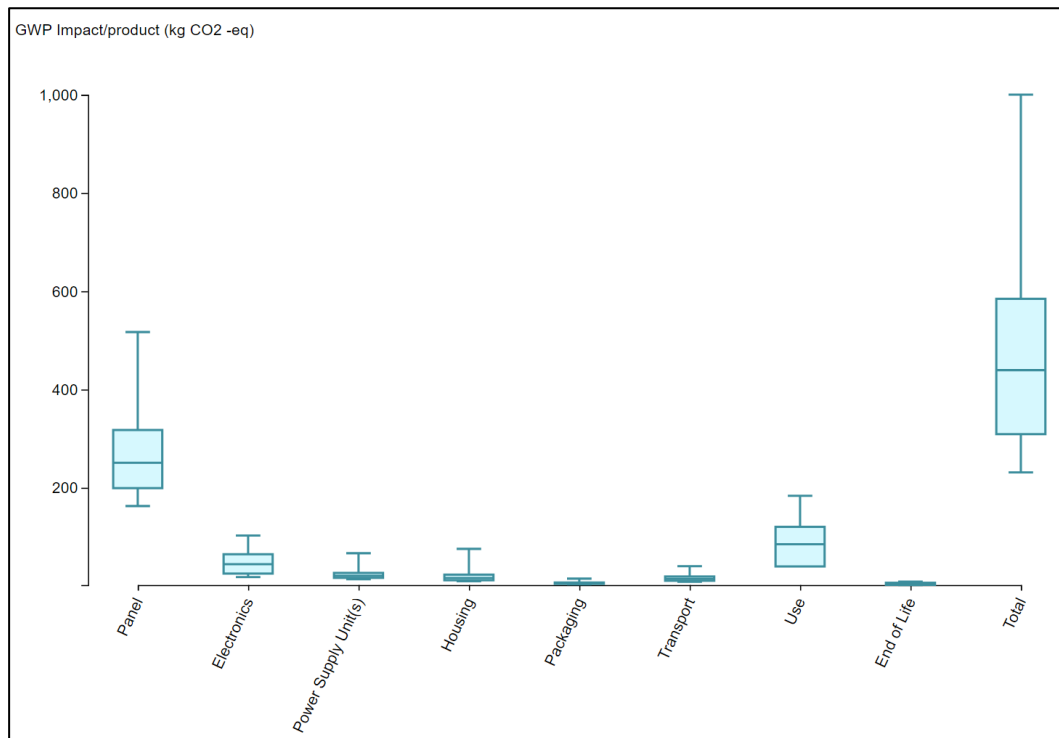

This product's estimated carbon footprint:

468 kgCO₂e +/- 115 kgCO₂e

Estimated impact by lifecycle stage with breakout for manufacturing by component:
iiyama uses PAIA (Product Attribute to Impact Algorithm) to perform product carbon footprints. PAIA meets IEC TR 62921 requirements and is a streamlined LCA tool developed by MIT's Materials System Laboratory. It considers the life cycle of the product in order to calculate the product carbon footprint.

Manufacturing	Panel	57.3%
	Electronics	10.1%
	Power Supply Unit(s)	5.0%
	Housing	4.6%
	Packaging	1.3%
Transport		3.5%
Use		17.4%
End of Life		0.9%

PROLITE XUB2797HSU-W2 27"

We are committed to transparency; the figure below shows the degree of uncertainty that exists in the PAIA model of product carbon footprint. These uncertainties may arise from data discrepancies, biases, and methodological use.

Assumptions for calculating product carbon footprint:

Product Weight	5.5 kg	Screen Size	27"
Product Lifetime	3 years	Assembly Location	Asia
Energy Consumption (Yearly TEC)	54.81 kWh	Use Location	EU

468 kgCO₂e